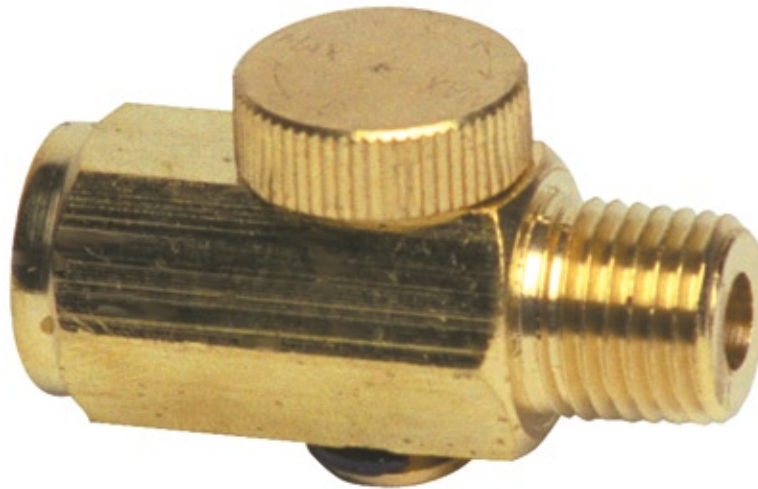

Model # 5706

AIR TOOLS & ACCESSORIES

Brass Air Regulator

FEATURES:

- Increases or decreases air pressure as desired
- Air Inlet NPT: 1/4"
- Air Outlet NPT: 1/4"

SALES AND MARKETING

401 S. PARK AVENUE
MONTEBELLO, CA 90640
(800) 221-9705